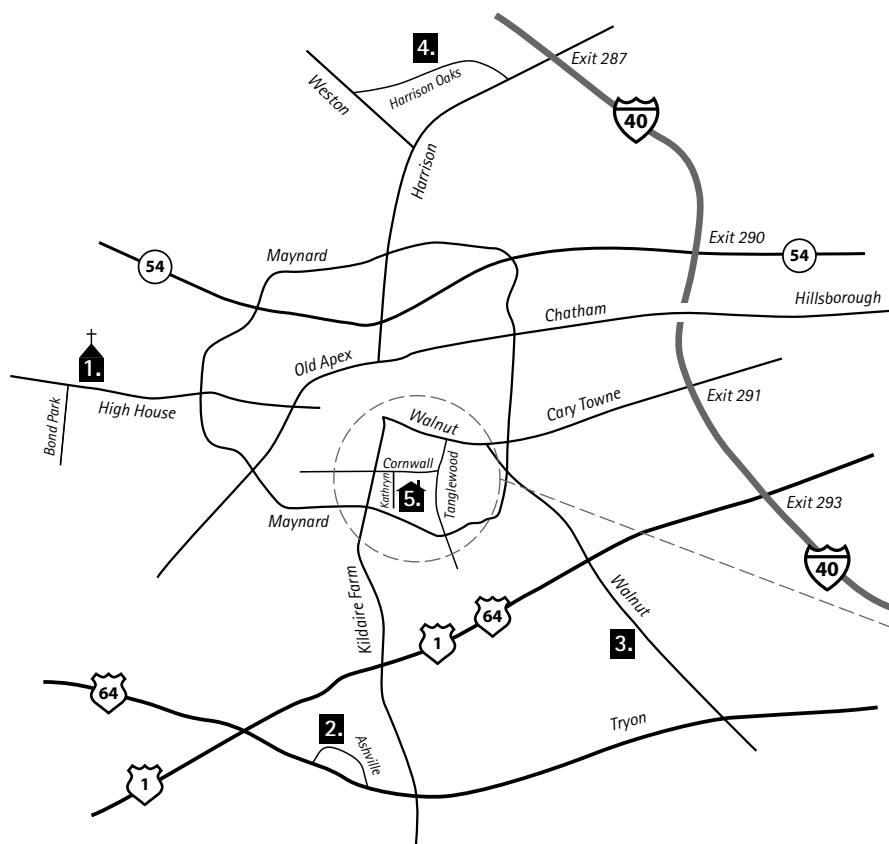

Bobby & Stephanie's Wedding - Map of Cary, NC

1. St. Michael's
  804 High House Rd.
2. Comfort Suites
  350 Ashville Rd.
3. Red Roof Inn
  1800 Walnut St.
4. Embassy Suites
  201 Harrison Oaks Blvd.
5. Bob & Brenda Witchger's
  923 Kathryn St.

Bobby & Stephanie's Wedding - Directions to St. Michael's

From Comfort Suites:

- Take a right out of the parking lot in the front of the hotel onto Ashville Rd.
- Take a left onto Tryon Rd.
- Take a left onto Kildaire Farm Rd.
- Take a left onto Maynard Rd.
- Take a left onto High House Rd.
- St. Michael's will be approximately 1.5 miles down on the right

From Red Roof Inn:

- Take a left out of the parking lot in the front of the hotel onto Walnut St.
- Take a left onto Maynard Rd.
- Take a left onto High House Rd.
- St. Michael's will be approximately 1.5 miles down on the right

From Embassy Suites:

- Take a left out of the parking lot in the front of the hotel onto Harrison Oaks Blvd.
- Take a right onto Harrison Ave.
- Take a right onto Maynard Rd.
- Take a right onto High House Rd.
- St. Michael's will be approximately 1.5 miles down on the right

From the east (US 70):

- Take US 70 W
- Merge onto I-40 W
- Take Exit 287 (Harrison Ave.)
- Take a left onto Harrison Ave.
- Take a right onto Maynard Rd.
- Take a right onto High House Rd.
- St. Michael's will be approximately 1.5 miles down on the right

From the west (RDU Airport):

- Take I-40 E
- Take Exit 287 (Harrison Ave.)
- Take a left onto Harrison Ave.
- Take a right onto Maynard Rd.
- Take a right onto High House Rd.
- St. Michael's will be approximately 1.5 miles down on the right

From downtown Raleigh:

- Take Hillsborough St. heading west
- Hillsborough St. becomes Chatham St.
- Chatham St. becomes Old Apex Rd.
- Take a right onto High House Rd.
- St. Michael's will be approximately 2.5 miles down on the right